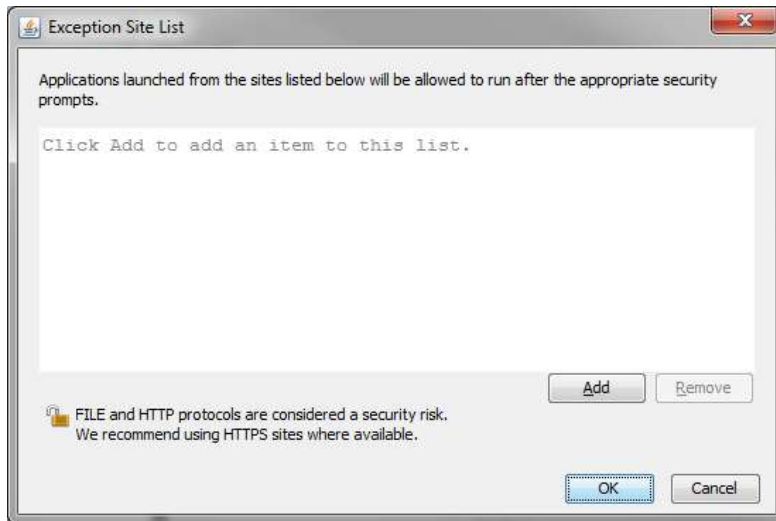

Adjust Java Security

- 1) Click Start Button
- 2) Click Control Panel (*Windows 8 or 10 Right Click Start Button-Control Panel*)
- 3) Click Java 32 Bit
- 4) Click Security
- 5) Click Edit Site List

- 6) Click Add
- 7) Click Add
- 8) Type [https:// 66.212.135.194](https://66.212.135.194)
- 9)