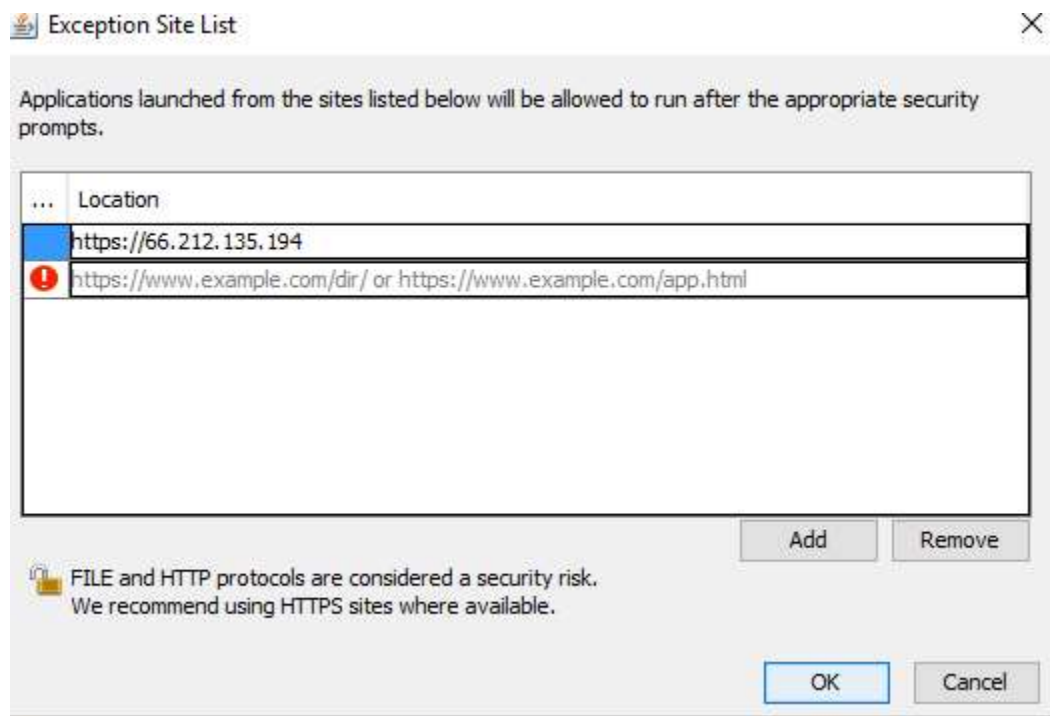

Adjust Java Security

- 1) Click Start Button
- 2) Click Control Panel (*Windows 8 or 10 Right Click Start Button-Control Panel*)
- 3) Click Java 32 Bit
- 4) Click Security
- 5) Click Edit Site List

- 6) Click Add
- 7) Click Add
- 8) Type [https:// 66.212.135.194](https://66.212.135.194)
- 9)