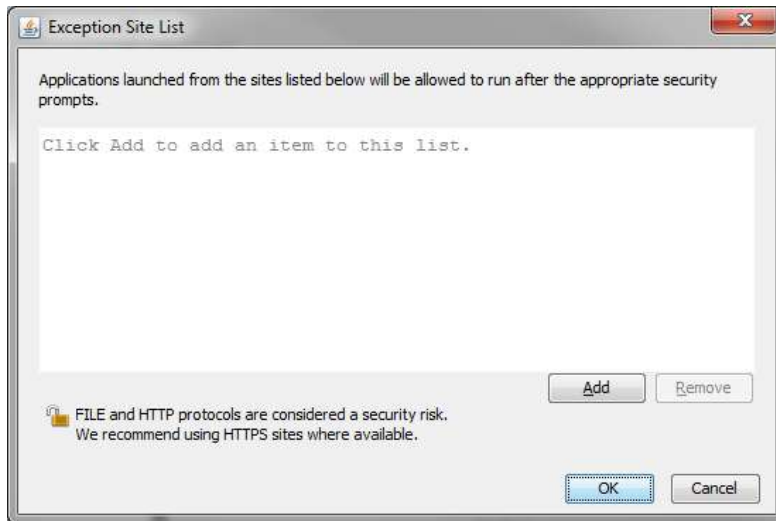

Adjust Java Security

- 1) Click Start Button
- 2) Click Control Panel (*Windows 8 or 10 Right Click Start Button-Control Panel*)
- 3) Click Java 32 Bit
- 4) Click Security
- 5) Click Edit Site List

- 6)
- 7) Click Add
- 8) Type [https:// 66.212.135.194](https://66.212.135.194)
- 9)