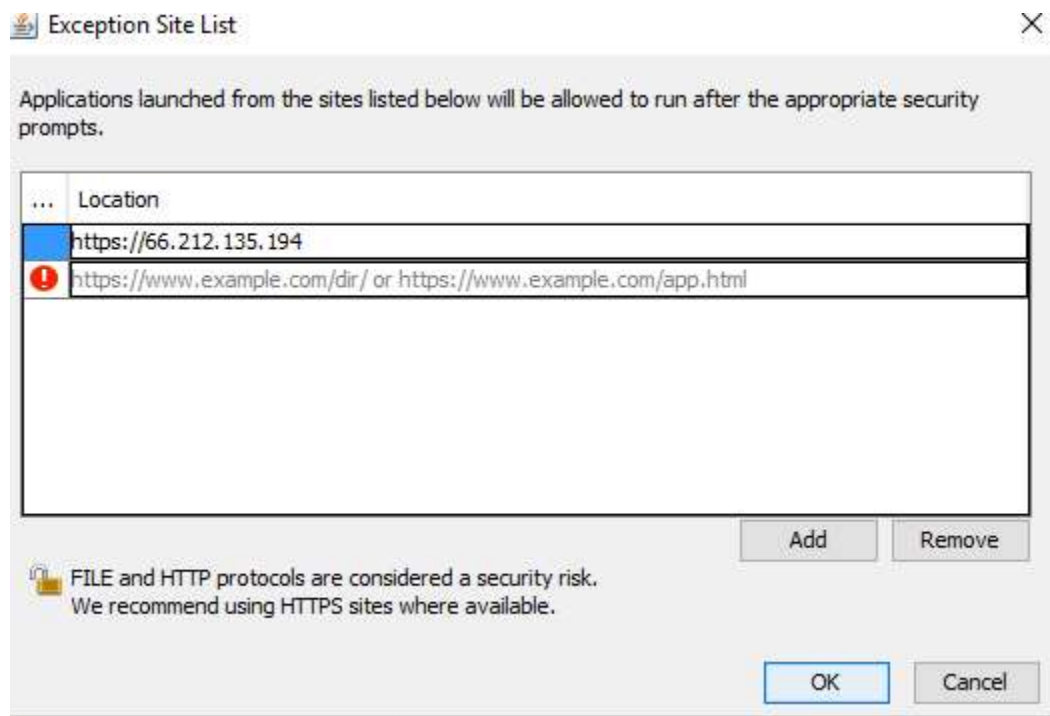

Adjust Java Security

- 1) Click Start Button
- 2) Click Control Panel (*Windows 8 or 10 Right Click Start Button-Control Panel*)
- 3) Click Java 32 Bit
- 4) Click Security
- 5) Click Edit Site List

- 6)
- 7) Click Add
- 8) Type [https:// 66.212.135.194](https://66.212.135.194)
- 9)