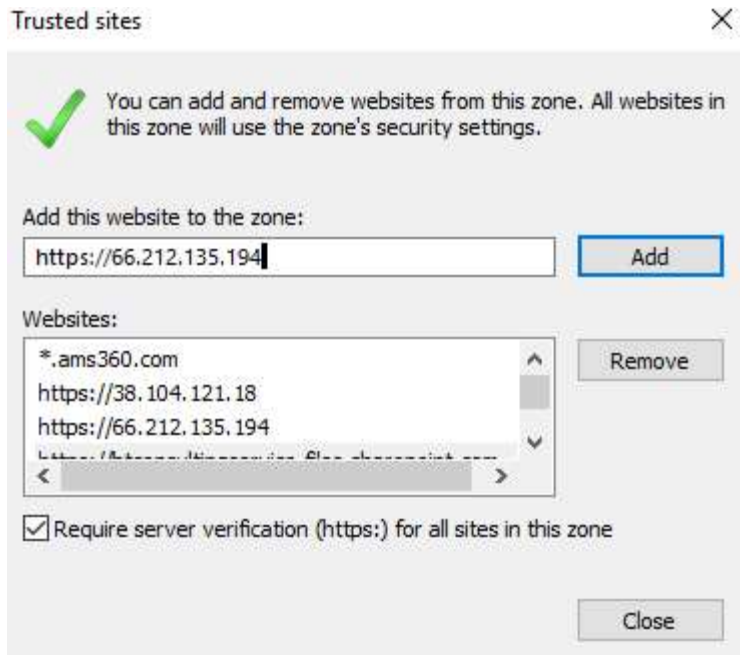

New VPN Setup / Update Current VPN

- 1) Open Internet Explorer
- 2) Type <https://66.212.135.194>
- 3) Save as a Shortcut or Bookmark
- 4) Alternatively Right-Click and Properties on your Current VPN Shortcut. Change <https://38.104.121.18> to <https://66.212.135.194>
- 5) Click Tools – Internet Options – Security – Trusted Sites

- 6)
- 7) Click Sites
- 8) Type <https://66.212.135.194>

9)

10) Click Add

11) Change is complete